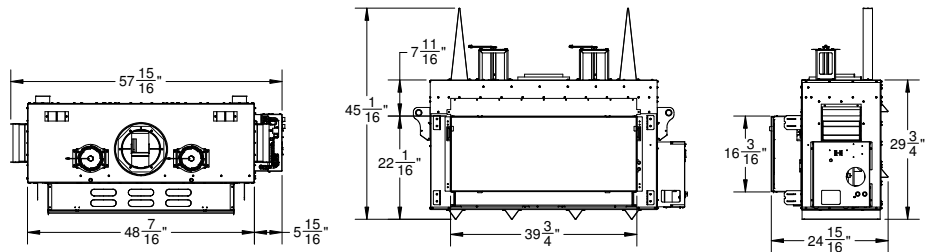

Please note: Due to elevation and fuel type, flame characteristics may not be exactly as shown.

FIREBOX PANEL OPTIONS

BLACK PORCELAIN

COFFEE BEAN BROWN PORCELAIN

COPPER PORCELAIN

TITANIUM PORCELAIN

DIMENSIONS (SERIES D)