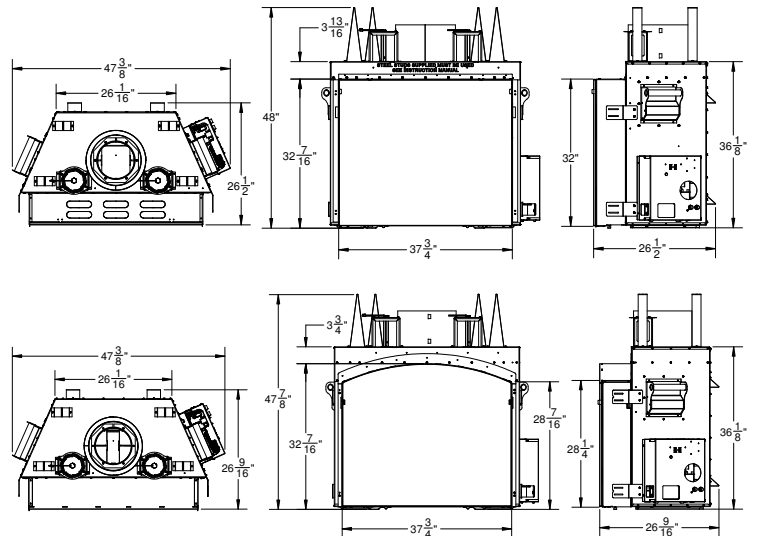

PRODUCT FEATURES

- Clean Face with huge ceramic disappearing glass
- Flush Hearth for authentic look of a wood burning fire
- Create your perfect fire inside the firebox with Design-A-Fire
- Integrated Micro-Mesh Safety Screen
- Overhead LED Interior Lighting
- Natural gas or propane
- Battery back-up to operate during power outages
- Versatile Installation up to 110 feet from an exterior wall with optional power venting
- Superior materials and construction
- Full integration with Smart Home Control Systems
- Total square inches of viewing area: 983.5 (941.5 Arch)
- BTU Input NG/LP: 47,000 high, 35,000 low
- Efficiency 26.8% (Based on CPSA P.4.1-15)

Please note: Due to elevation and fuel type, flame characteristics may not be exactly as shown.

FIREBOX PANEL OPTIONS

BURNER OPTIONS

DIMENSIONS (SERIES D)

Weight: TC36 396 lbs. | TC36 Arch 404 lbs.