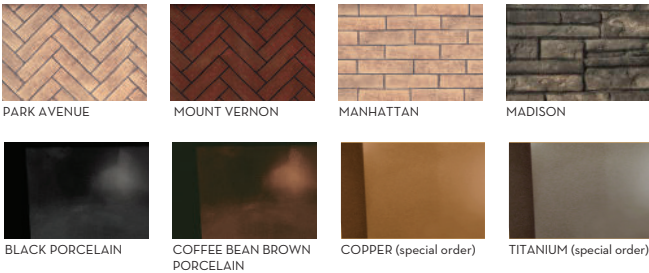

FIREBOX PANEL OPTIONS

BURNER OPTIONS