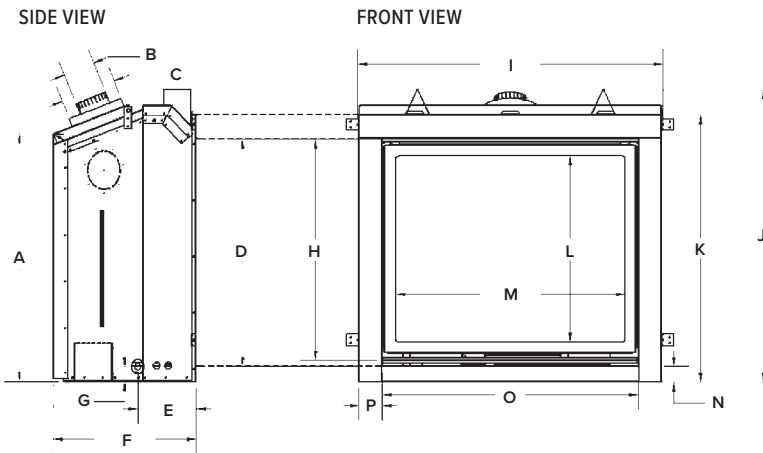

BENTLEY 39/42 PRODUCT DIMENSIONS

ZCV39 ZCV42

A	32"	35 1/8"
B	4"	4"
C	7"	7"
D	29 3/8"	32 1/2"
E	7 1/2"	7 9/16"
F	18 3/8"	18 7/16"
G	1 15/16"	1 15/16"
H	28 9/16"	31 11/16"
I	39 3/8"	42 7/16"
J	37 11/16"	40 13/16"
K	34 1/2"	37 5/8"
L	24 1/16"	27 3/16"
M	29 5/8"	33 11/16"
N	2"	2"
O	33"	37 1/16"
P	3"	2 1/2"
Q	24 1/4"	27 7/8"
R	18 7/16"	18 7/16"
S	6 7/8"	6 7/8"
T	39 3/8"	42 7/16"

TOP VIEW

FRAMING DIMENSIONS

	ZCV39	ZCV42
HEIGHT		
Actual	37 3/4"	40 7/8"
Framing	37 7/8"	41"
FRONT WIDTH		
Actual	39 3/8"	42 3/8"
Framing	39 1/2"	42 1/2"
DEPTH		
Actual	18 3/8"	18 3/8"
Framing	18 1/2"***	18 1/2"***