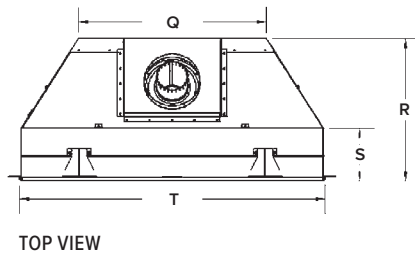

TOP VIEW

FRAMING DIMENSIONS

	ZCV39	ZCV42
HEIGHT		
Actual	37 3/4"	40 7/8"
Framing	37 7/8"	41"
FRONT WIDTH		
Actual	39 3/8"	42 3/8"
Framing	39 1/2"	42 1/2"
DEPTH		
Actual	18 3/8"	18 3/8"
Framing	18 1/2"***	18 1/2"***