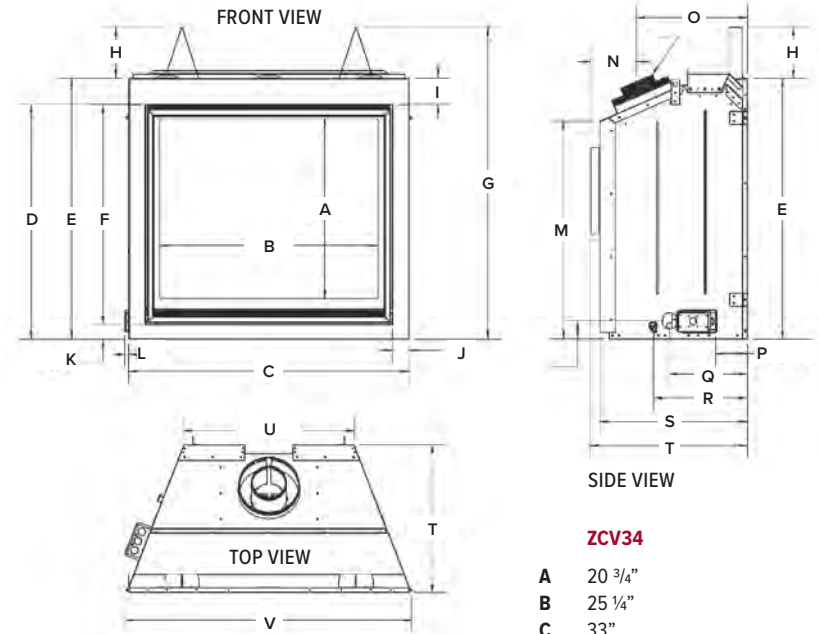

BENTLEY 34

Unit Illustrated: ZCV34NE2 Zero Clearance Direct Vent Natural Gas Fireplace, ZCV34RLH Herringbone Brick Liner, MQLOGF34OAK Oak Log Set.

BENTLEY 34 PRODUCT DIMENSIONS

FRAMING DIMENSIONS

ZCV34

HEIGHT	
Actual	36"
Framing	36 1/8"
FRONT WIDTH	
Actual	33"
Framing	33 1/8"
DEPTH	
Actual	18 1/16"
Framing	18 1/8"***