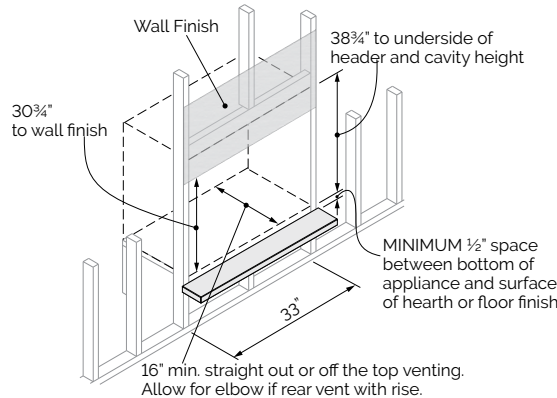

DIMENSIONS

HORIZON

H4

1/2" between bottom of appliance and surface of hearth or floor finish.

VENTING

FRAMING

CO-LINEAR (EXISTING CHIMNEY)

CO-AXIAL (NEW CHIMNEY)

SIDE WALL TERMINATION

The maximum vertical vent run on a Horizon/H4 can not exceed 40 feet in total length. The engine can be either top or rear vented.