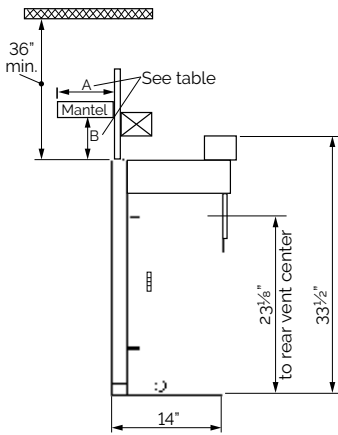

DIMENSIONS

HORIZON

H4

1/2" between bottom of appliance and surface of hearth or floor finish.

VENTING

FRAMING

CO-LINEAR (EXISTING CHIMNEY)

CO-AXIAL (NEW CHIMNEY)

SIDE WALL TERMINATION

The maximum vertical vent run on a Horizon/H4 can not exceed 40 feet in total length. The engine can be either top or rear vented.