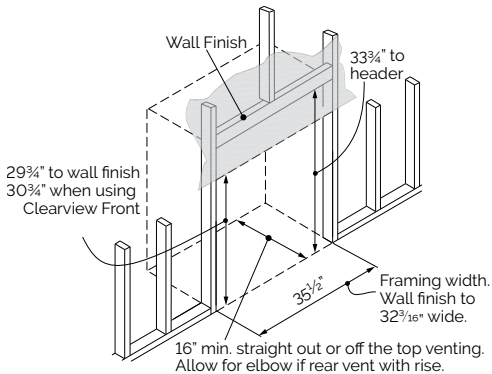

DIMENSIONS

HORIZON

H4

1/2" between bottom of appliance and surface of hearth or floor finish.

VENTING

FRAMING

CO-LINEAR (EXISTING CHIMNEY)

CO-AXIAL (NEW CHIMNEY)

SIDE WALL TERMINATION

The maximum vertical vent run on a Horizon/H4 can not exceed 40 feet in total length. The engine can be either top or rear vented.