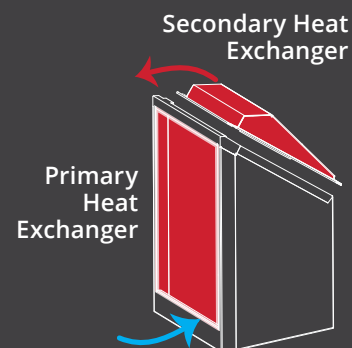

Secondary Heat Exchanger

The built-in Secondary Heat Exchanger naturally improves convective heat—removing the need for a fan. Your fire will heat up fast for immediate comfort—and no electrical hookup will save you money. To find out more, visit valorfireplaces.com/efficiency