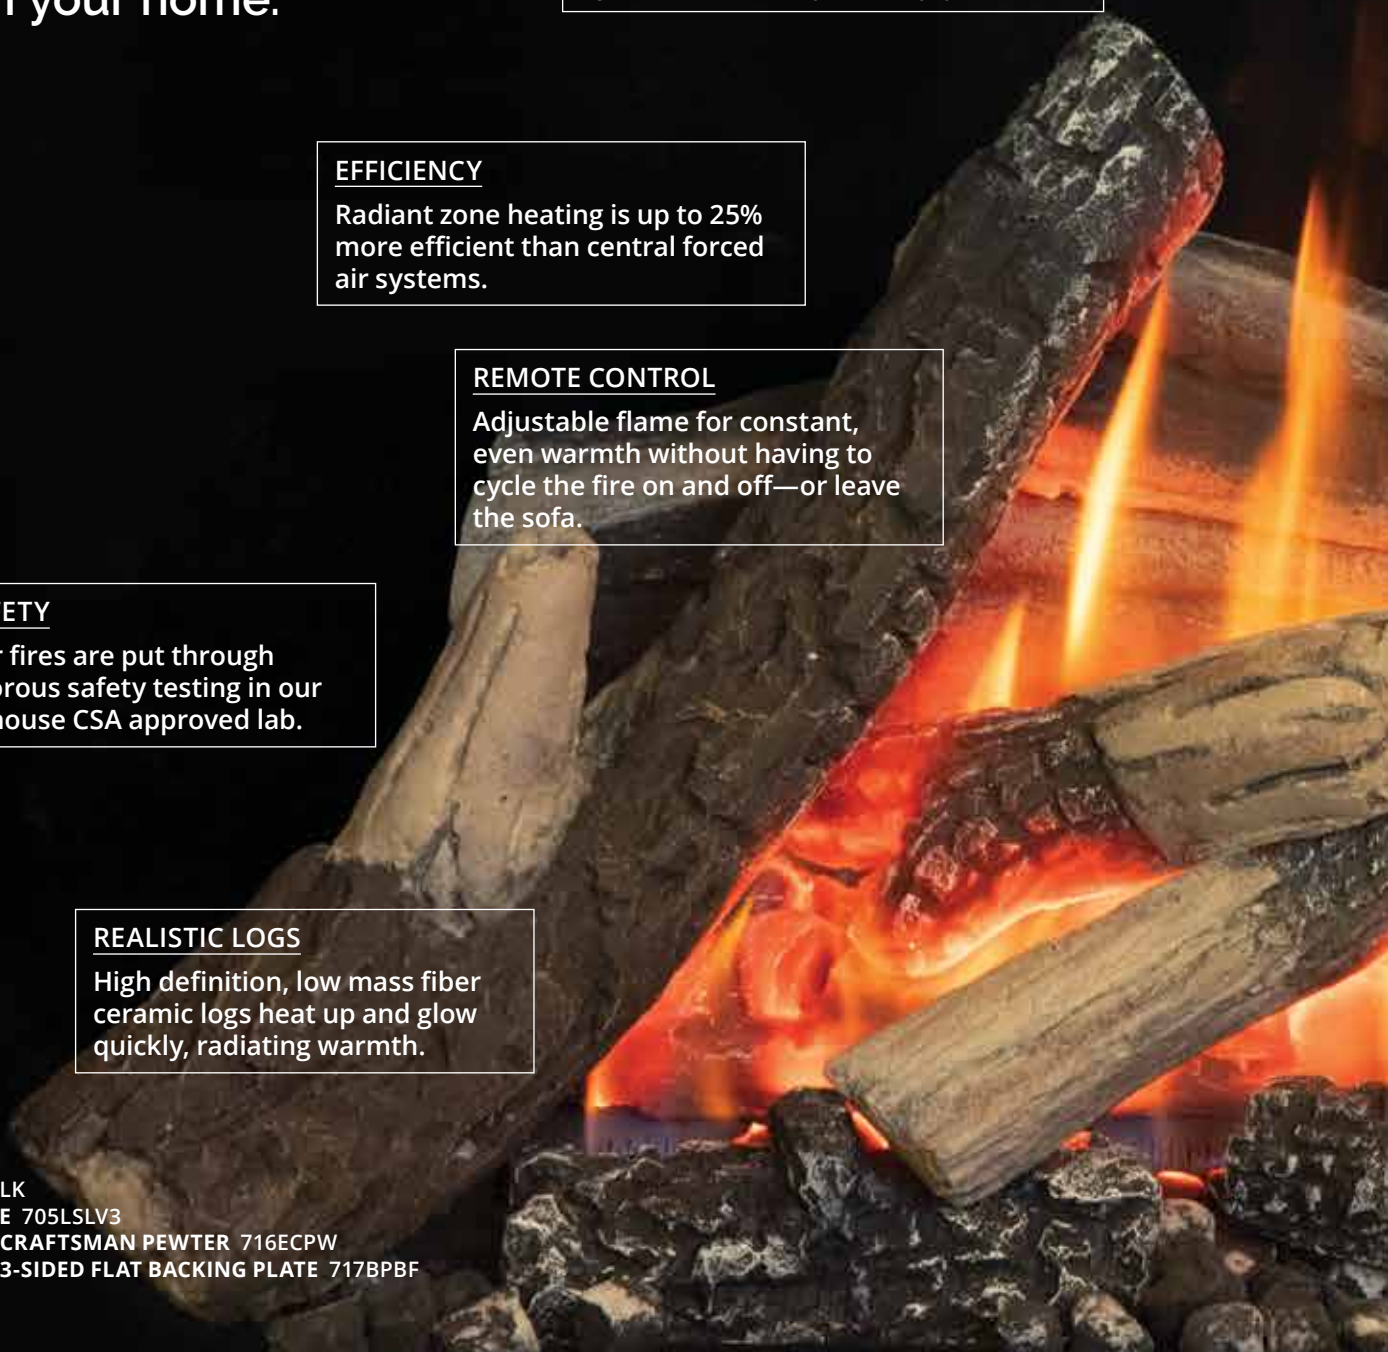

THE SCIENCE OF WARMTH™

Since 1890, we've been pioneering and perfecting radiant heat technology that generates constant, comfortable warmth within your home.

RADIANT HEAT

What makes Valor unique? We put radiant heat technology into every fire. You can feel it.

AUTOFIRE™

Pioneered by Valor, AutoFire automatically adjusts the fire for optimum efficiency and enjoyment.

EFFICIENCY

Radiant zone heating is up to 25% more efficient than central forced air systems.

REMOTE CONTROL

Adjustable flame for constant, even warmth without having to cycle the fire on and off—or leave the sofa.

SAFETY

Our fires are put through rigorous safety testing in our in-house CSA approved lab.

REALISTIC LOGS

High definition, low mass fiber ceramic logs heat up and glow quickly, radiating warmth.

COVER:
BIRCH 700BLK
LEDGESTONE 705LSLV3
EDGEMONT CRAFTSMAN PEWTER 716ECPW
EDGEMONT 3-SIDED FLAT BACKING PLATE 717BPBF