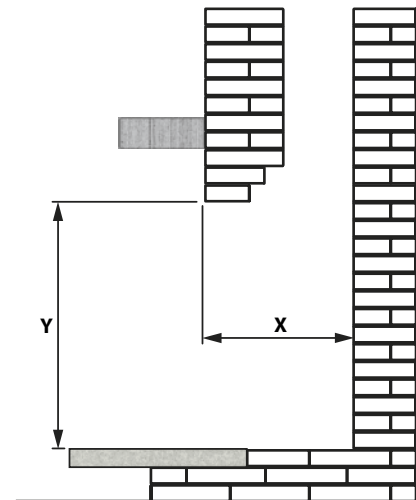

DIMENSIONS

MINIMUM CAVITY DIMENSIONS

MINIMUM DIMENSION	WITH 717BPBF (FLAT PLATE)	WITH ALL OTHER BACKING PLATES
Min. depth (X)	14 1/2"	13 1/2"
Min. depth (X) with fan	17 1/2"	16 1/2"
Min. height (Y)	22 3/8"	20 1/2"
Min. width (not shown)	30 7/8"	28 7/8"