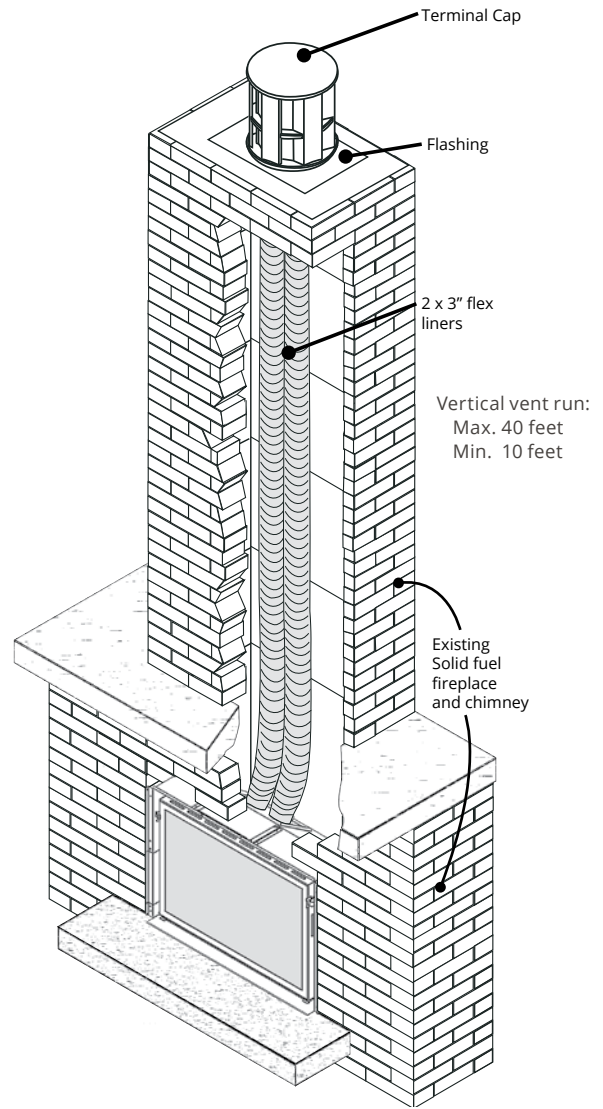

VENTING

FUEL BTU/HR

FUEL	MAX. INPUT	MIN. INPUT	MAX. OUT W/O FAN*	ENERGUIDE*
700MN	26,000	13,000	20,933	70.00%
700MP	26,000	11,000	20,933	70.00%
700XN/XP	24,000	13,000	17,825	70.40%

ABOUT OUR EFFICIENCY RATINGS

While the North American fireplace industry is largely self-regulated, at Valor we use recognized Canadian and US government testing methods to determine our energy efficiencies, and ensure our products perform in your home as rated. To find out more, visit valorfireplaces.com/efficiency

* EnerGuide Ratings and Outputs have been determined without a fan/blower, using the CSA P4.1-15 test method. Certified to ANSI Z21.88/ CSA 2.33 Vented Gas Fireplace Heater American National Standard. CGA — 2.17-91 Gas Fired Appliances for use at High Altitudes.