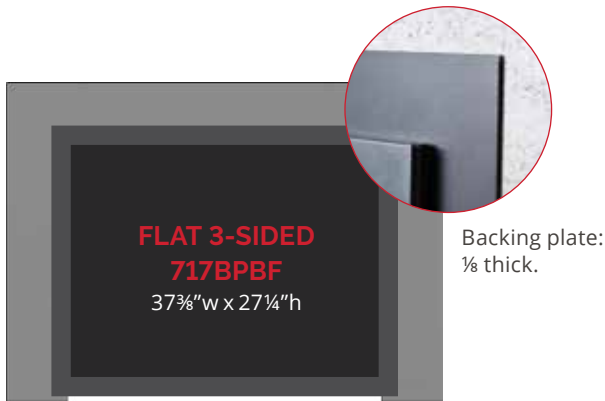

BACKING PLATES

EDGEMONT BACKING PLATES

All Edgemont fronts, including Craftsman, require Edgemont backing plates, available in 3 and 4-sided styles and different thicknesses.

The fronts are slightly offset from the backing plate. See below.