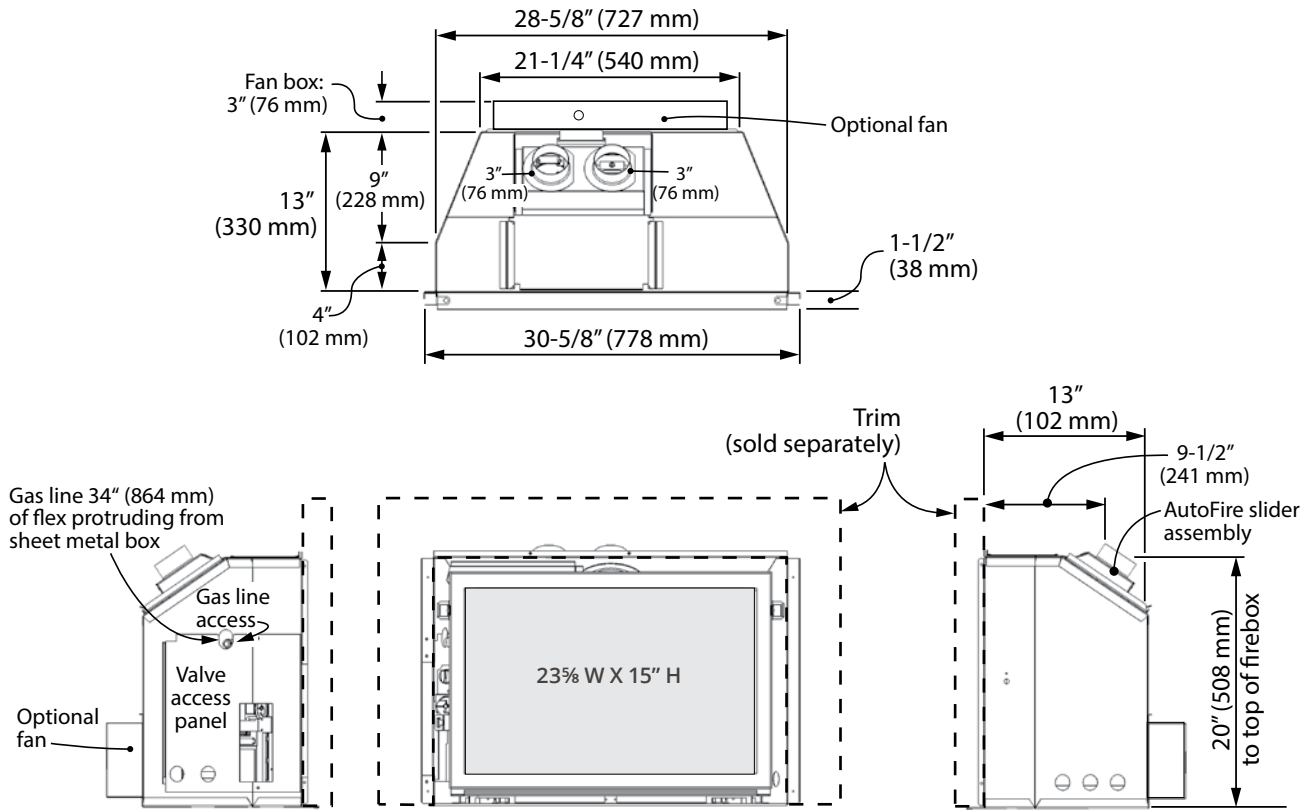

DIMENSIONS

MINIMUM CAVITY DIMENSIONS

MINIMUM DIMENSION	WITH 717BPBF (FLAT PLATE)	WITH ALL OTHER BACKING PLATES
Min. depth (X)	14 1/2"	13 1/2"
Min. depth (X) with fan	17 1/2"	16 1/2"
Min. height (Y)	22 3/8"	20 1/2"
Min. width (not shown)	30 7/8"	28 7/8"