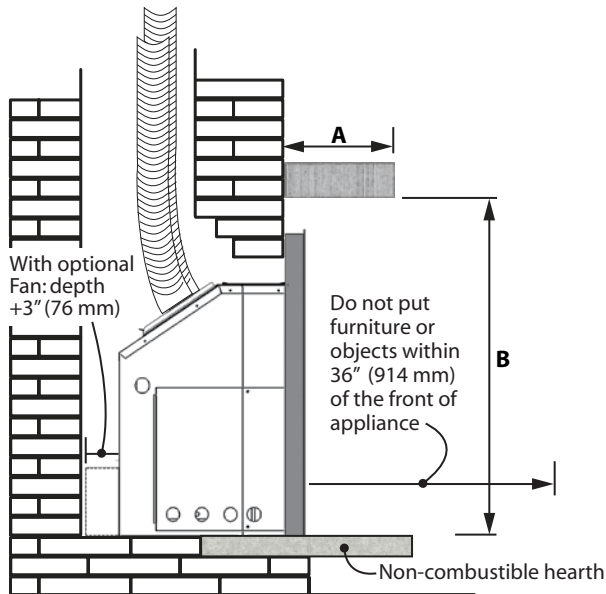

MANTEL CLEARANCES

Mantel Projection A	0 - 6"	8"	10"	12"
Mantel Height B*	33"	35"	37"	39"

*Measured from underside of mantel to finished hearth or surface that unit sits on.

ALWAYS REFER TO THE MANUAL FOR COMPLETE AND ACCURATE INSTALLATION INSTRUCTIONS.
valorfireplaces.com/manuals

HOMEOWNER

INSTALLER