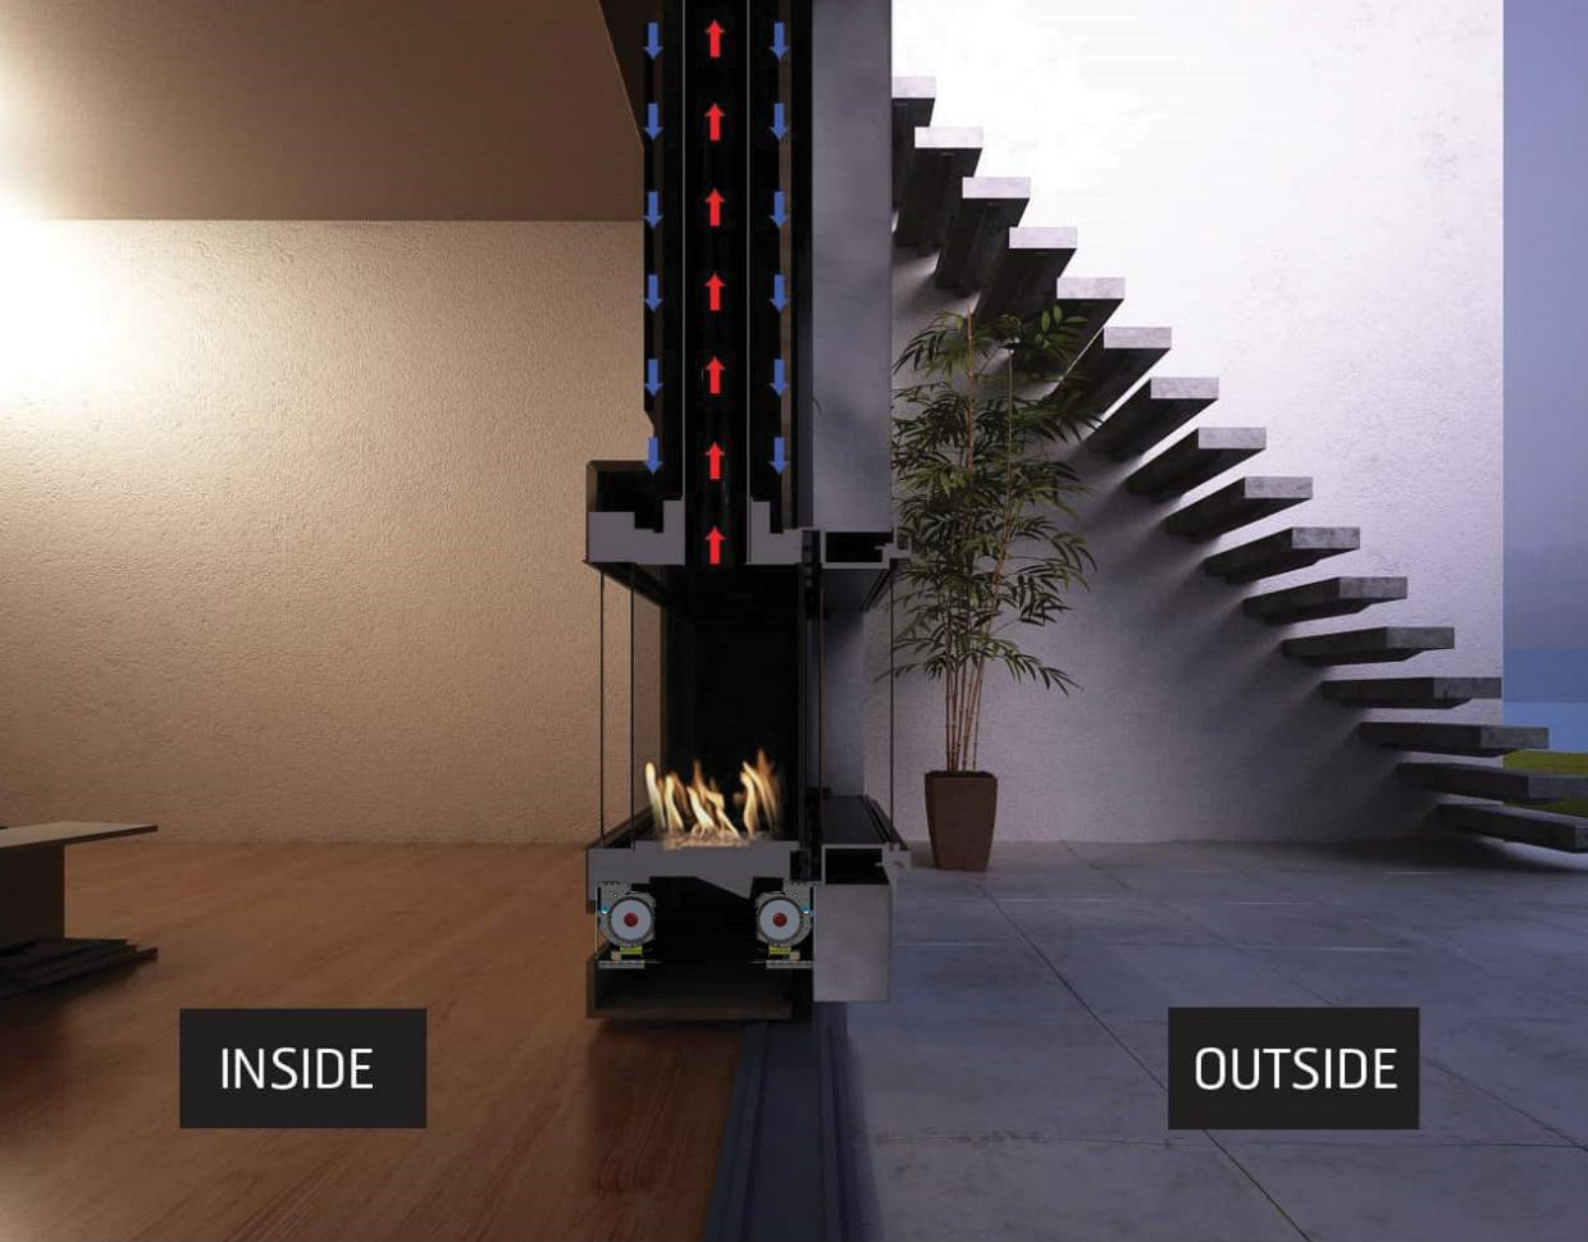

THE INDOOR-OUTDOOR TUNNEL LINE

Redefine flexibility with Ortal's Indoor Outdoor line, emanating warmth and beauty from the interior and exterior of any space. Make the most of the benefits of outdoor living, with a window to the indoors.

INSIDE

OUTSIDE

ADVANTAGES

Passive Cool Wall Technology

Hang Your TV Or Artwork Right Above The Fireplace

Clean European Design

Bring Your Finishing Materials Right To The Very Edge Of The Fireplace

Unique Flame Pattern