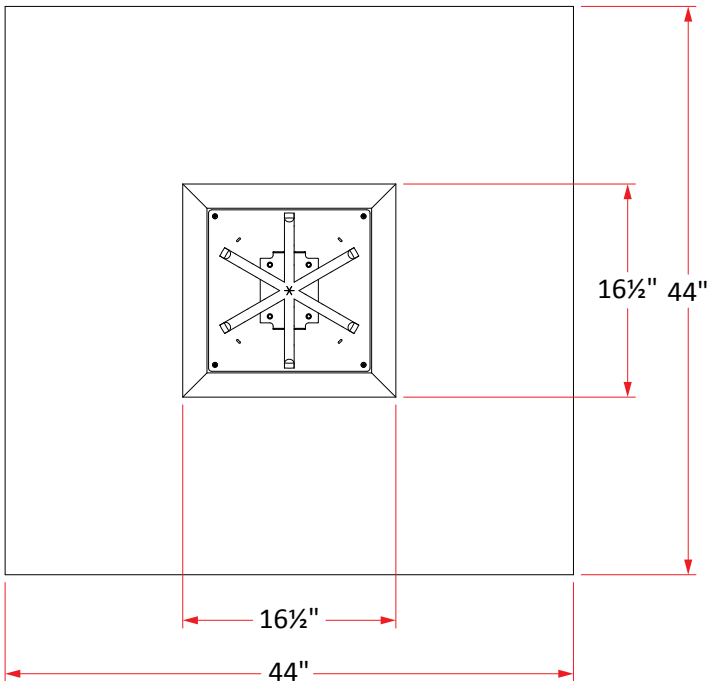

Contempo Square Firetable

Model #: 784-xx-11-V2xC

#784- Contempo Firetable Specs

Dimensions:	44"w x 44"d x 15 1/2"h
Weight:	400 lbs
Key Valve (V2) BTU's:	60,000 (NG)/50,000 (LP)