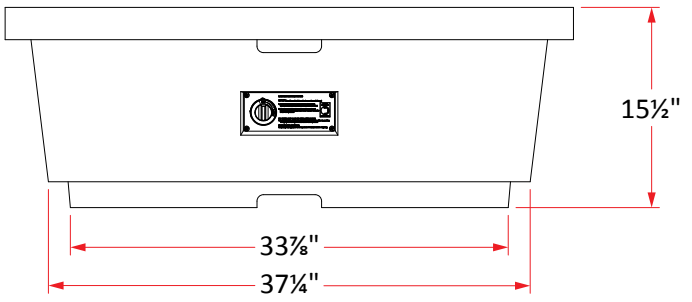

Contempo Square Firetable

Model #: 784-xx-11-V2xC

#784- Contempo Firetable Specs

Dimensions:	44"w x 44"d x 15 1/2"h
Weight:	400 lbs
Key Valve (V2) BTU's:	60,000 (NG)/50,000 (LP)