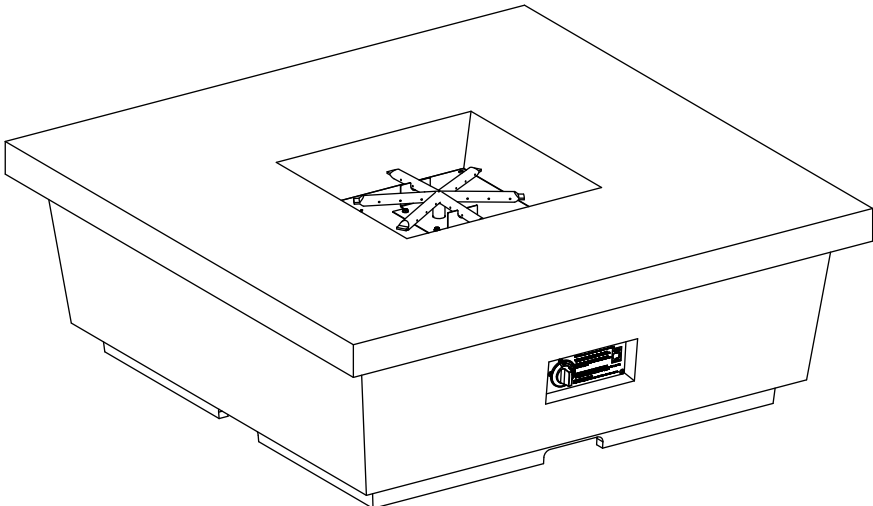

Contempo Square Firetable

Model #: 784-xx-11-V2xC

#784- Contempo Firetable Specs

Dimensions:	44"w x 44"d x 15 1/2"h
Weight:	400 lbs
Key Valve (V2) BTU's:	60,000 (NG)/50,000 (LP)